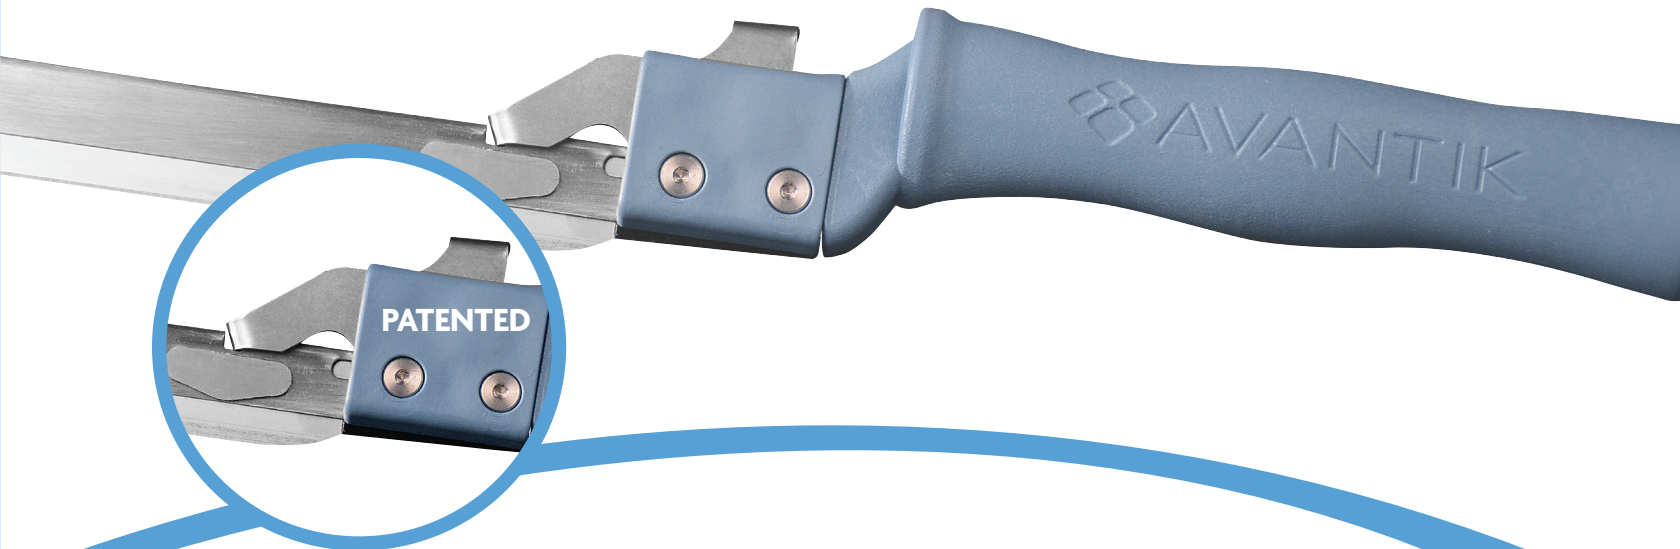

TrimSafe SERIES

The Avantik TrimSafe Series further reduces the risk of injury from blade malfunction and user error. The TrimSafe handle is large for improved ergonomics and it is easy to clean. The TrimSafe blades have a precision edge for long lasting sharpness. The push lever removes blades quickly for convenient disposal. The series also comes with a TrimSafe dispenser which makes it easy and safe to load new blades.

TrimSafe HANDLE

- Quicker and safer loading of trim blades onto handle
- Larger molded handle for improved ergonomics
- Push lever quickly clamps to secure and release TrimSafe blades

130mm Handle - Item# GR2164-A
260mm Handle - Item# GR2164-B

TrimSafe BLADES

- Precision sharpened edge for ultimate sharpness and durability
- Back edge of blade rounded to eliminate tissue snags and to improve user's safety

130mm Blades - Item# GR2163-A
260mm Blades - Item# GR2163-B

TrimSafe DISPENSER

- Load & unload trim blades without the need to touch the blades
- Pre-loaded with premium TrimSafe Blades for ease and compatibility
- Built-in sharps container for easy and safe disposal of used blades